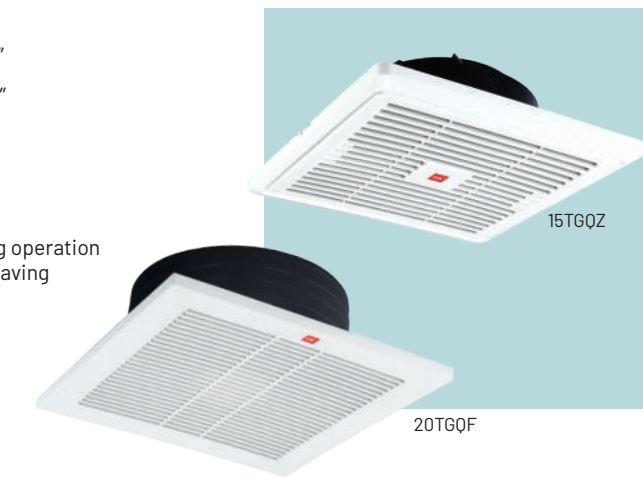

Ceiling Mounted Ventilating Fans

15TGQZ 15cm/6"
20TGQF 20cm/8"
25TGQ7 25cm/10"

- 0-blade design
- High efficiency airflow
- Durable and long lasting operation
- Low noise and energy saving